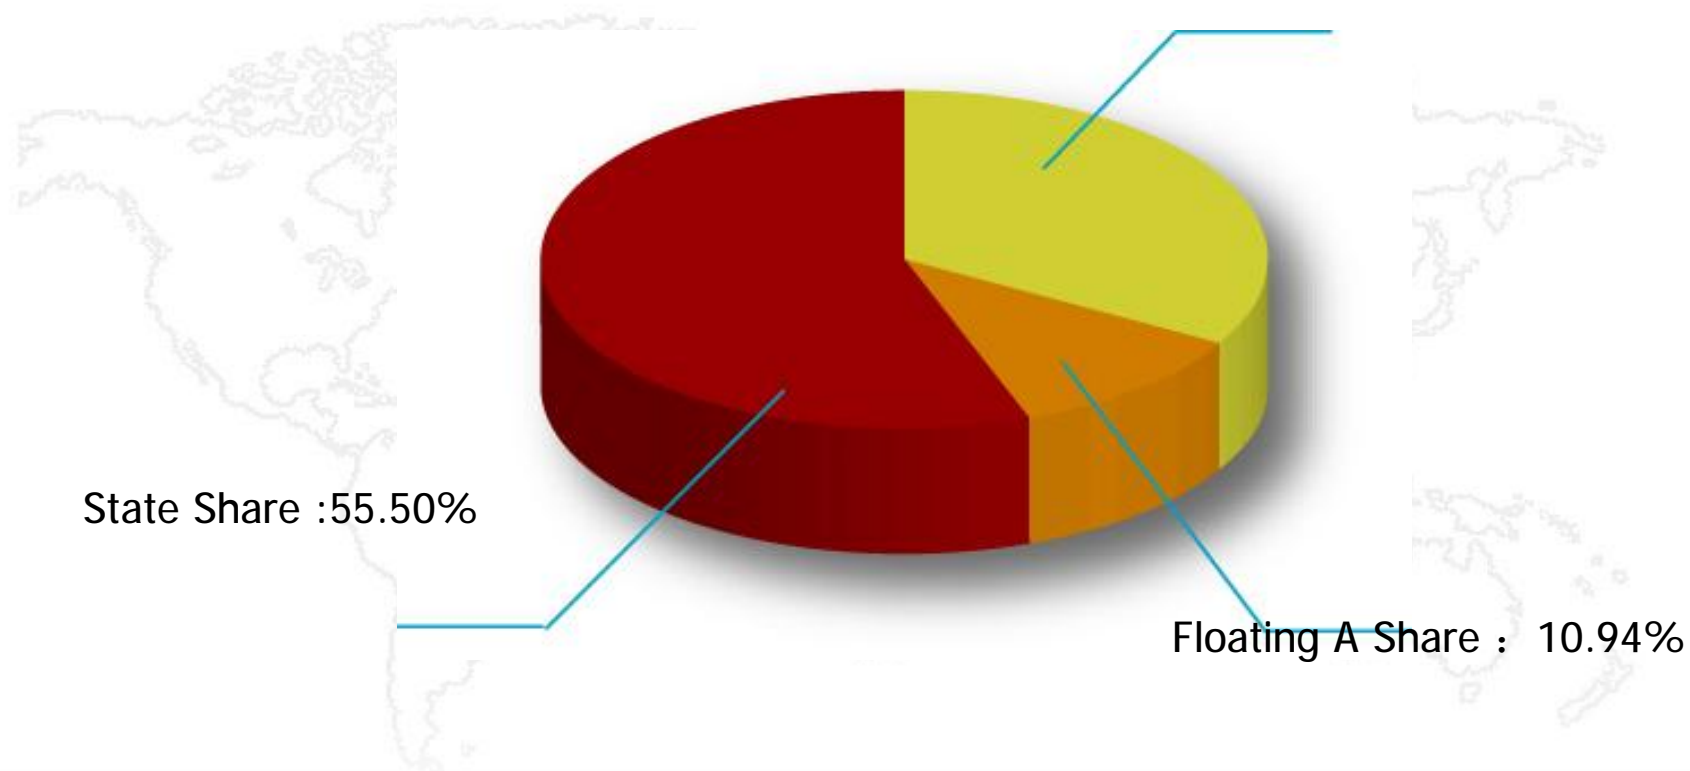

Baosight Presentation

July 2010

Contents

1. Baosight at a Glance
2. Our Capabilities

Baosight at a Glance

Company :	Shanghai Baosight Software Co., Ltd
Established in:	1979 (as Baosteel automation division)
Registered Capital:	RMB262 million
Publicly Listed:	SSE in 2001
Employee:	4545 (by the end of 2009, 85%: Bachelor or higher degree,)
Subs& branches:	12 branches, 7 subsidiaries
Sales Revenue:	RMB2.15 billion in 2008, 2.2 billion in 2009

● Full Share : 262.24 million shares

Floating B Share : 33.56%

State Share : 55.50%

Floating A Share : 10.94%

Site Allocation

Staff for total: 4545 (by end of 2009)

86% technical staff; 11.5% administrative staff; 2.5% others